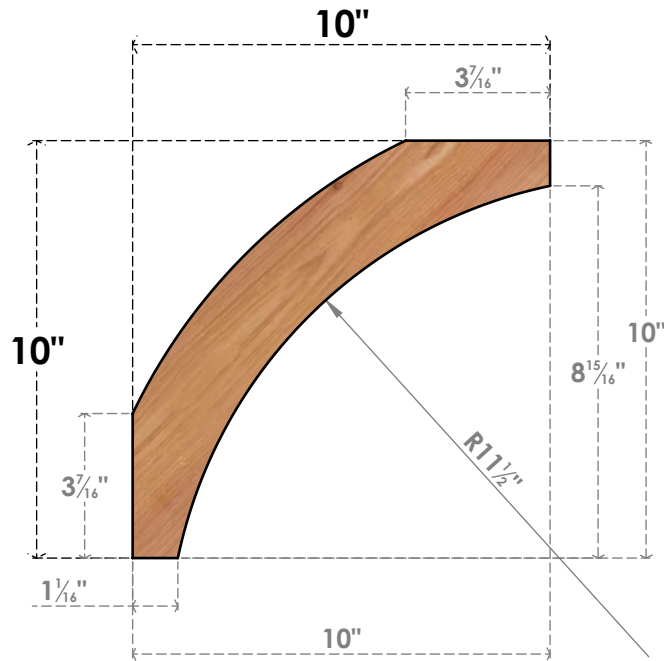

BRC04X10X10THR00SWR

3 1/2"W X 10"D X 10"H THORTON SMOOTH BRACE, WESTERN RED CEDAR

SIDE

FRONT

EKENA MILLWORK
 2300 WEST MAIN ST.
 CLARKSVILLE, TX 75426
 TOLL FREE: 866-607-0453
 WWW.EKENAMILLWORK.COM

NOTES

1. INSTALLATION TO BE COMPLETED IN ACCORDANCE WITH MANUFACTURER'S SPECIFICATIONS.
2. DRAWING MAY NOT BE TO SCALE
3. THIS DRAWING IS INTENDED FOR DESIGN AND PLANNING PURPOSES ONLY.
4. ALL INFORMATION CONTAINED HEREIN WAS CURRENT AT THE TIME OF DEVELOPMENT BUT MUST BE REVIEWED AND APPROVED BY THE PRODUCT MANUFACTURER TO BE CONSIDERED ACCURATE.
5. PRODUCTS ARE NOT KILN DRIED. THIS ITEM IS UNIQUE AND WILL CONTAIN THE NATURAL VARIATIONS THAT THE WOOD SPECIES OFFERS. THIS MAY RESULT IN VARIATIONS UP TO 1/4"